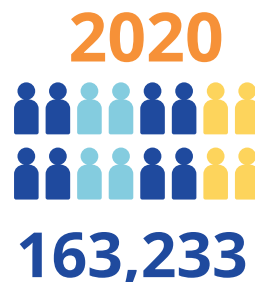

"THANK YOU, you have been extremely helpful during these difficult times! The food we get has been a blessing for our family."

-CCEFS client

INDIVIDUAL VISITS

Total visits to CCEFS programs rose 177%

2.4 MILLION

pounds of food distributed in 2020

752

volunteers in 2020

1,232
deliveries

sent to households that aren't able to visit the food shelf during the pandemic

Food Market & Mobile Food Shelf Snapshot

Unique Households Served in One Month